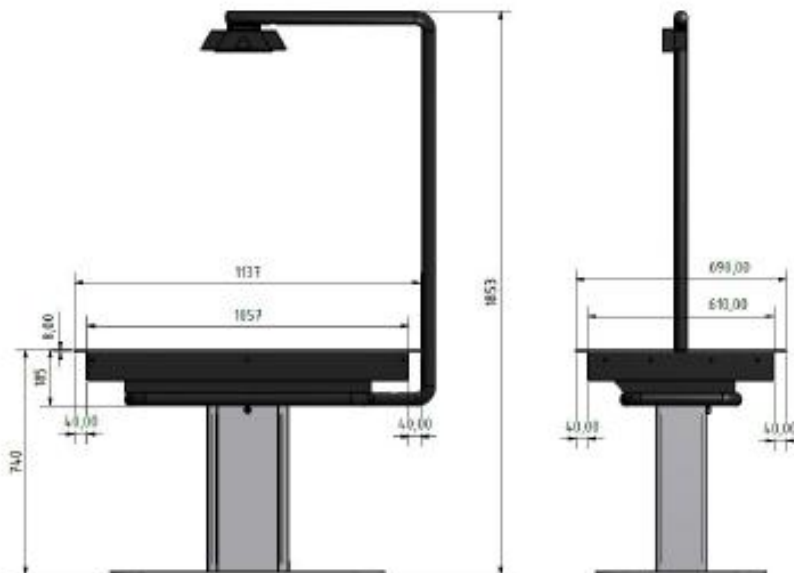

Lumin Scandinavia

Power Consumption on Mode [W]	210 (at 500 cd/m²) (typ.); 360W max. (with speakers and built-in PC 100% workload)
Power Supply	100-120 V/220-240 V; 3.0 A/1.2 A; internal power supply
Ambient Temperature (operating) [°C]	+5 to +40 (influence on the max. brightness)
Ambient Humidity (operating) [%]	20 to 80
Dimensions	see mechanical drawing
Warranty	3 years warranty incl. backlight